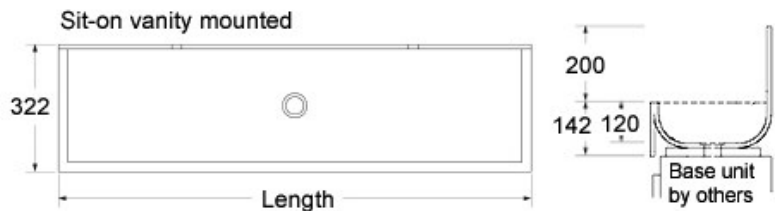

WASHWARE ESSENTIALS

ANGLED BASE CORIAN WASH TROUGH

- Any size up to 3000mm long
- 500mm Front to Back
- Wall or vanity mounted
- Choice of taps

WASHWARE ESSENTIALS

OCEAN

- Any size up to 3000mm long
- Individual wastes
- Wall or vanity mounted
- Choice of taps
- 500mm wide basin sections

WASHWARE ESSENTIALS

ECO

- Any size up to 3000mm long
- 8 standard colours
- Centre waste
- Wall or vanity mounted
- Choice of taps

WASHWARE ESSENTIALS

TAPLANDING

- Any size up to 3000mm long
- Centre waste
- Wall or vanity mounted
- Choice of taps
- Removable front fascia in same or contrasting colour (on wall mounted version only)

Sit-on vanity mounted

WASHWARE ESSENTIALS

SPLASHBACK

- Any size up to 3000mm long
- Centre waste
- Wall or vanity mounted
- Choice of taps
- Removable front fascia in same or contrasting colour (on wall mounted version only)

Sit-on vanity mounted

WASHWARE ESSENTIALS

NURSERY

- Any size up to 3000mm long
- 325mm narrow projection
- Centre waste
- Wall or vanity mounted
- Choice of taps
- Removable front fascia in same or contrasting colour (on wall mounted version only)