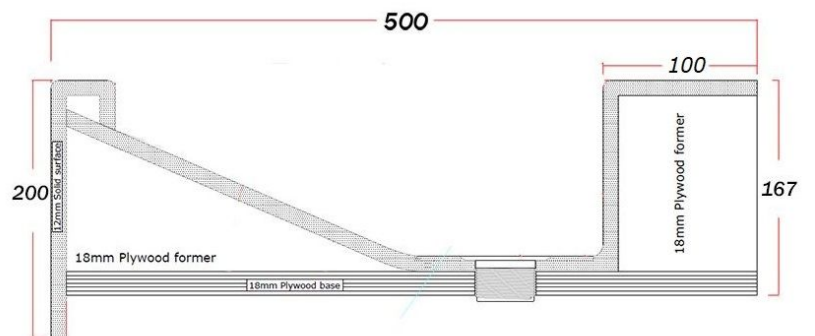

WASHWARE ESSENTIALS

SOLID SURFACE WASH TROUGHS

Manufactured from Corian
Clean modern lines for your washroom
Wall or vanity mounting

WASHWARE ESSENTIALS

NEW URBAN

Close up image of the waste channel

- Any size up to 3600mm long
- Concealed waste
- Wall or vanity mounted
- Choice of taps
- Comes in 8 colours

WASHWARE ESSENTIALS

ANGLED BASE CORIAN WASH TROUGH

- Any size up to 3000mm long
- 500mm Front to Back
- Wall or vanity mounted
- Choice of taps

WASHWARE ESSENTIALS

OCEAN

- Any size up to 3000mm long
- Individual wastes
- Wall or vanity mounted
- Choice of taps
- 500mm wide basin sections

WASHWARE ESSENTIALS

ECO

- Any size up to 3000mm long
- 8 standard colours
- Centre waste
- Wall or vanity mounted
- Choice of taps

WASHWARE ESSENTIALS

TAPLANDING

- Any size up to 3000mm long
- Centre waste
- Wall or vanity mounted
- Choice of taps
- Removable front fascia in same or contrasting colour (on wall mounted version only)

Sit-on vanity mounted

WASHWARE ESSENTIALS

SPLASHBACK

- Any size up to 3000mm long
- Centre waste
- Wall or vanity mounted
- Choice of taps
- Removable front fascia in same or contrasting colour (on wall mounted version only)