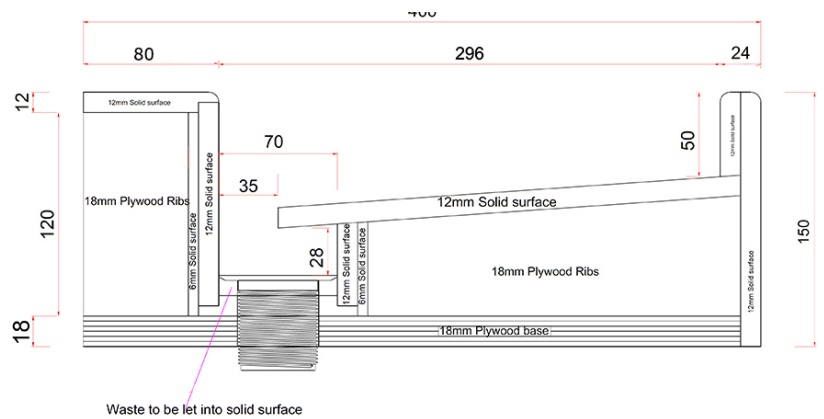

WASHWARE ESSENTIALS

SOLID SURFACE WASH TROUGHS

Manufactured from Corian
Clean modern lines for your washroom
Wall or vanity mounting

WASHWARE ESSENTIALS

NEW URBAN

Close up image of the waste channel

- Any size up to 3600mm long
- Concealed waste
- Wall or vanity mounted
- Choice of taps
- Comes in 8 colours

WASHWARE ESSENTIALS

ANGLED BASE CORIAN WASH TROUGH

- Any size up to 3000mm long
- 500mm Front to Back
- Wall or vanity mounted
- Choice of taps

WASHWARE ESSENTIALS

OCEAN

- Any size up to 3000mm long
- Individual wastes
- Wall or vanity mounted
- Choice of taps
- 500mm wide basin sections

WASHWARE ESSENTIALS

ECO

- Any size up to 3000mm long
- 8 standard colours
- Centre waste
- Wall or vanity mounted
- Choice of taps

WASHWARE ESSENTIALS

TAPLANDING

- Any size up to 3000mm long
- Centre waste
- Wall or vanity mounted
- Choice of taps
- Removable front fascia in same or contrasting colour (on wall mounted version only)

Sit-on vanity mounted

WASHWARE ESSENTIALS

SPLASHBACK

- Any size up to 3000mm long
- Centre waste
- Wall or vanity mounted
- Choice of taps
- Removable front fascia in same or contrasting colour (on wall mounted version only)