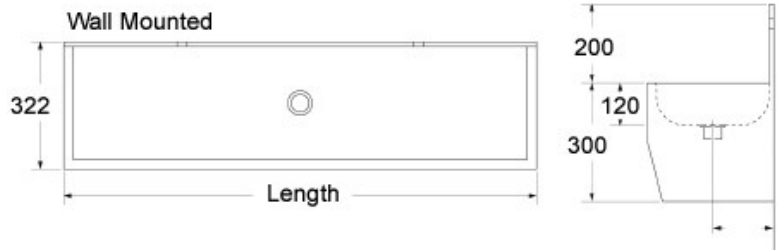

WASHWARE ESSENTIALS

ANGLED BASE CORIAN WASH TROUGH

- Any size up to 3000mm long
- 500mm Front to Back
- Wall or vanity mounted
- Choice of taps

WASHWARE ESSENTIALS

OCEAN

- Any size up to 3000mm long
- Individual wastes
- Wall or vanity mounted
- Choice of taps
- 500mm wide basin sections

WASHWARE ESSENTIALS

ECO

- Any size up to 3000mm long
- 8 standard colours
- Centre waste
- Wall or vanity mounted
- Choice of taps

WASHWARE ESSENTIALS

TAPLANDING

- Any size up to 3000mm long
- Centre waste
- Wall or vanity mounted
- Choice of taps
- Removable front fascia in same or contrasting colour (on wall mounted version only)

Sit-on vanity mounted

WASHWARE ESSENTIALS

SPLASHBACK

- Any size up to 3000mm long
- Centre waste
- Wall or vanity mounted
- Choice of taps
- Removable front fascia in same or contrasting colour (on wall mounted version only)

Sit-on vanity mounted

WASHWARE ESSENTIALS

NURSERY

- Any size up to 3000mm long
- 325mm narrow projection
- Centre waste
- Wall or vanity mounted
- Choice of taps
- Removable front fascia in same or contrasting colour (on wall mounted version only)