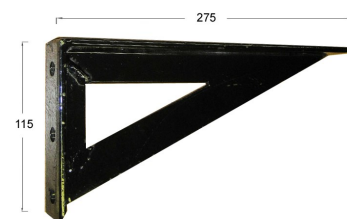

Black Concealed Wall Brackets

Where concealed wall brackets are required on the following models:

Taplanding

Splashback

Nursery