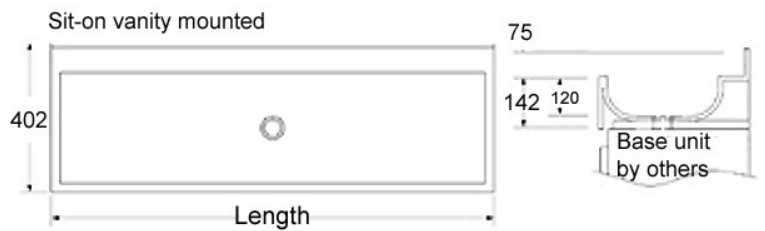

WASHWARE ESSENTIALS

ANGLED BASE CORIAN WASH TROUGH

- Any size up to 3000mm long
- 500mm Front to Back
- Wall or vanity mounted
- Choice of taps

WASHWARE ESSENTIALS

OCEAN

- Any size up to 3000mm long
- Individual wastes
- Wall or vanity mounted
- Choice of taps
- 500mm wide basin sections

WASHWARE ESSENTIALS

ECO

- Any size up to 3000mm long
- 8 standard colours
- Centre waste
- Wall or vanity mounted
- Choice of taps

WASHWARE ESSENTIALS

TAPLANDING

- Any size up to 3000mm long
- Centre waste
- Wall or vanity mounted
- Choice of taps
- Removable front fascia in same or contrasting colour (on wall mounted version only)

Sit-on vanity mounted

WASHWARE ESSENTIALS

SPLASHBACK

- Any size up to 3000mm long
- Centre waste
- Wall or vanity mounted
- Choice of taps
- Removable front fascia in same or contrasting colour (on wall mounted version only)

Sit-on vanity mounted

WASHWARE ESSENTIALS

NURSERY

- Any size up to 3000mm long
- 325mm narrow projection
- Centre waste
- Wall or vanity mounted
- Choice of taps
- Removable front fascia in same or contrasting colour (on wall mounted version only)