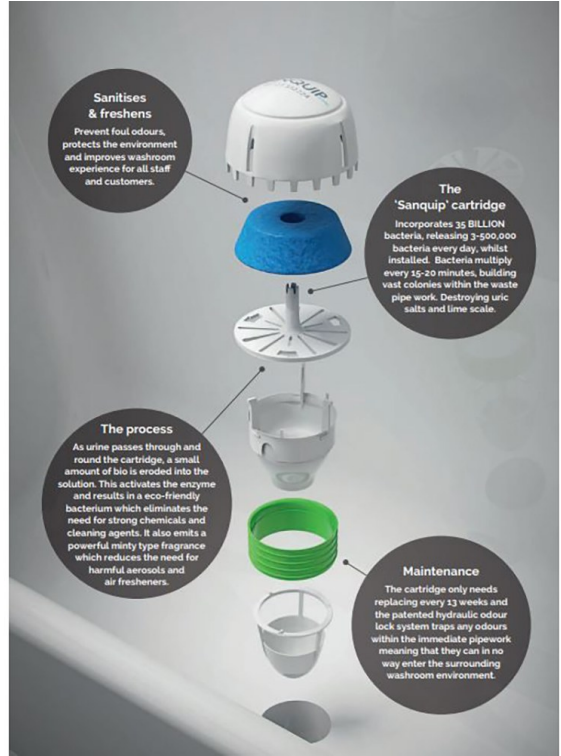

Cartridge Installation Kit

Product Code: WU-KIT

Waterless Urinal Waste Cartridge Installation Kit

Product Code WU-KIT

The waterless cartridge installation kit allows you to convert a traditional urinal waste into a waterless urinal waste.

- Convert traditional urinal waste to a waterless cartridge waste.
- Prevents foul odours.
- This cartridge only needs to be replaced every 13 weeks.
- Comes with a minty fragrance which reduces the need for harmful aerosol air fresheners.

Waterless Cartridge

The waterless cartridge sanitises & freshens to help prevent foul odours, this protects the environment and improves the whole washroom experience for all staff and users. The waterless cartridge incorporates 35 BILLION bacteria and releases 3-500,000 bacteria every day. The bacteria multiply every 15-20 minutes, building vast colonies within the waste pipe work which destroys uric salts and lime scale.

Delivery

- From stock usually 1 to 2 working days.

**All pictures shown are for illustration purpose only and may be subject to change without notice. Actual product may vary due to product enhancement.

All dimensions shown are for guidance only and may be subject to change or alteration without notice. All items manufactured or purchased separately from a third party to fit our products should be checked against the actual dimensions of the physical product before purchase. We will not be liable for third party costs and consequential loss associated with the items not fitting third party components.**