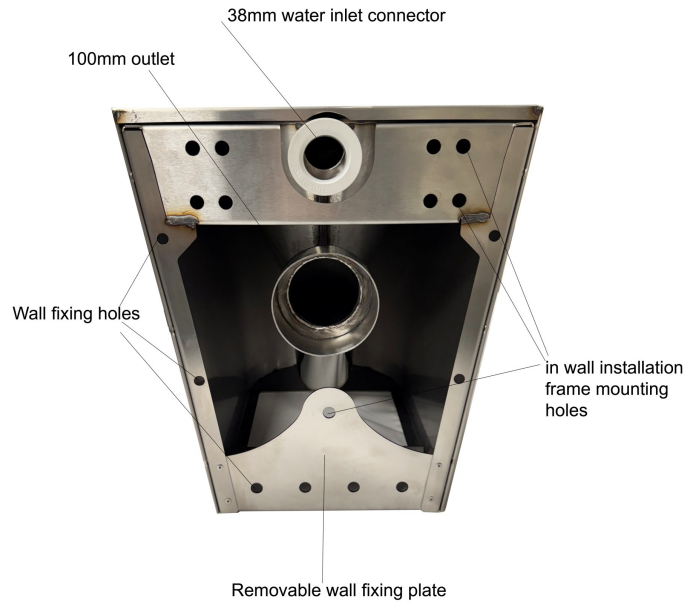

## Back To Wall Stainless Steel Toilet With Seat Pads

Product Code: CBTWP-SP

### Stainless Steel Back to Wall Toilet With Black Plastic Seat Pads

Product Code CBTWP-SP

- Stainless steel back to wall shrouded WC Pan with fitted black seat pads.
- Supplied as standard with fitted black plastic seat pads.
- Duct wall fixing for use with a concealed cistern.
- Manufactured from 1.2 and 1.5mm thick stainless steel with a satin polish finish for vandal resistance.
- Complete with wall fixing plate for ease of installation.
- WC pan fixes to the wall fixing plate with side security screws.

#### Options

- Low level plastic concealed cistern with a through wall push button mechanism and plastic flush pipe.

\*\*All pictures shown are for illustration purpose only and may be subject to change without notice. Actual product may vary due to product enhancement. All dimensions shown are for guidance only and may be subject to change or alteration without notice. All items manufactured or purchased separately from a third party to fit our products should be checked against the actual dimensions of the physical product before purchase. We will not be liable for third party costs and consequential loss associated with the items not fitting third party components.\*\*