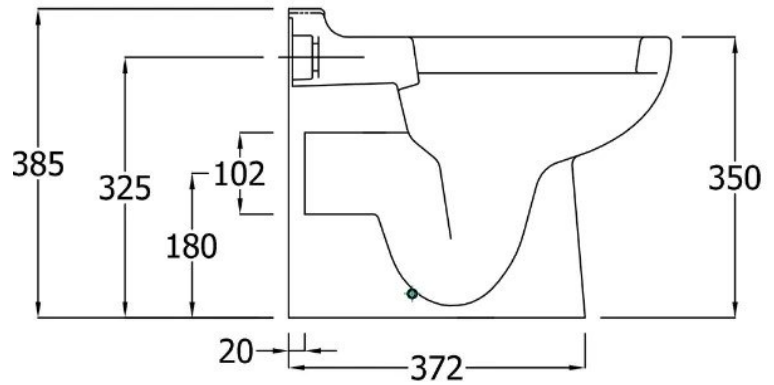

Back to Wall Junior Height WC

Product Code: SC-SBTW-J

Back to Wall Junior Height WC

Product Code SC-SBTW-J

- Manufactured in white vitreous china to BS3402 standards.
- 350mm high for school children age 7-11 years old.
- Easy cleaning due to its sleek design.
- For use with a concealed cistern.
- Comes complete with a floor fixing pack.
- Seat only available (see options).
- Shown with optional seat only.

Delivery

- Usually 5 working days.

Options

- Seats (without cover) available in white.

****All pictures shown are for illustration purpose only and may be subject to change without notice. Actual product may vary due to product enhancement. All dimensions shown are for guidance only and may be subject to change or alteration without notice. All items manufactured or purchased separately from a third party to fit our products should be checked against the actual dimensions of the physical product before purchase. We will not be liable for third party costs and consequential loss associated with the items not fitting third party components.****