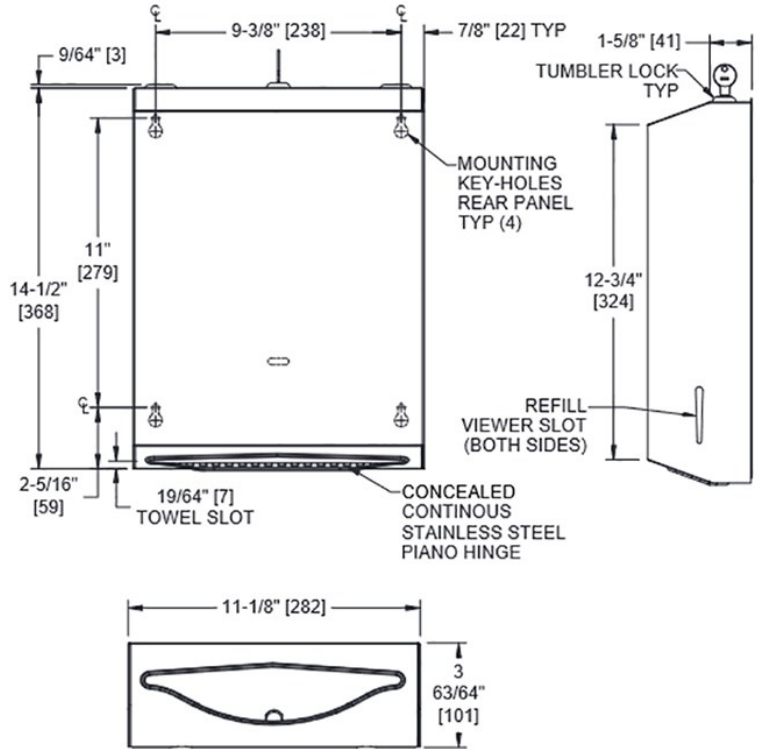

## Stainless Steel Large Paper Towel Dispenser

Product Code: PTD-L

### Stainless Steel Large Paper Towel Dispenser

Product Code PTD-L

- Stainless steel large paper towel dispenser.
- Stainless steel with a satin finish.
- Capacity 400 C fold or 525 multi fold paper towels.
- Rolled edge on dispensing slot for safety.
- Visual level indicator on both sides.
- Fully hinged filling lid with lock.

#### Size

- 282mm wide.
- 101mm front to back.
- 368mm high.