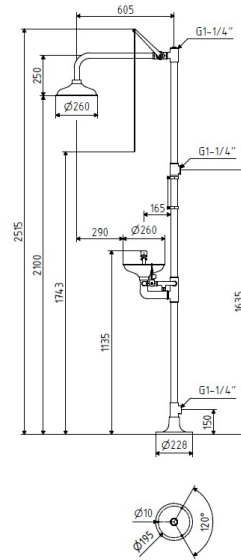

## Frost Resistant Combined Emergency Shower & Eye Wash Unit

Product Code: ARB-TH234

### Trace Heated Safety Shower - Frost Resistant

Product code TH234

- Thermostatically controlled trace heated emergency shower.
- Floor mounted via a galvanised steel flange for stability.
- The shower head and eye wash bowl are manufactured from stainless steel.
- Bright yellow detailing for enhanced visibility.
- The eye wash unit is operated by an easy-push abs paddle.
- The safety shower is operated by a pull rod.
- Tested to meet the stringent testing requirements of the ANSI Z358.1, EN15154-2 and DVGW regulations.
- Height: 2515mm
- Material: powder coated galvanised steel pipe with brass fittings and elbows, stainless steel, ABS plastic
- 1" stay open shower ball valve with pull rod activation, brass 1.25" female water inlet connection
- Length (column to centre of shower head): 605mm
- High visibility foam insulation with jacket fastened with velco fasteners
- Trace heating with thermostat control (starts at 0 degrees celsius and turns off at 3 degrees celsius)
- 230v power supply required
- Shower head diameter: 260mm
- Floor flange diameter: 228mm
- Water pressure 1.5 to 8 bar