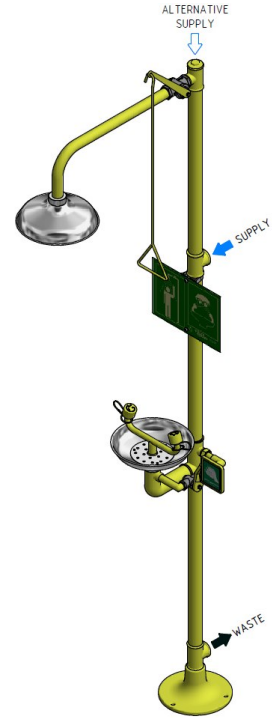

## Frost Resistant Combined Emergency Shower & Eye Wash Unit

Product Code: ARB-TH234

### Trace Heated Safety Shower - Frost Resistant

Product code TH234

- Thermostatically controlled trace heated emergency shower.
- Floor mounted via a galvanised steel flange for stability.
- The shower head and eye wash bowl are manufactured from stainless steel.
- Bright yellow detailing for enhanced visibility.
- The eye wash unit is operated by an easy-push abs paddle.
- The safety shower is operated by a pull rod.
- Tested to meet the stringent testing requirements of the ANSI Z358.1, EN15154-2 and DVGW regulations.
- Height: 2515mm
- Material: powder coated galvanised steel pipe with brass fittings and elbows, stainless steel, ABS plastic
- 1" stay open shower ball valve with pull rod activation, brass 1.25" female water inlet connection
- Length (column to centre of shower head): 605mm
- High visibility foam insulation with jacket fastened with velco fasteners
- Trace heating with thermostat control (starts at 0 degrees celsius and turns off at 3 degrees celsius)
- 230v power supply required
- Shower head diameter: 260mm
- Floor flange diameter: 228mm
- Water pressure 1.5 to 8 bar