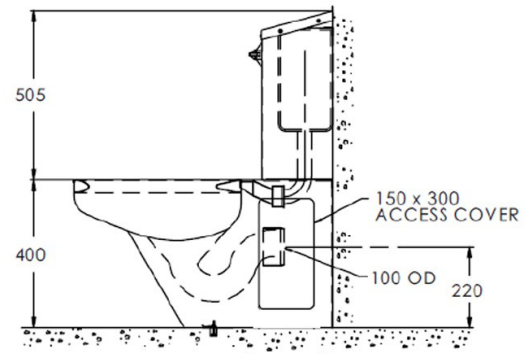

## Stainless Steel Close Coupled WC Suite

Plan

Product Code: ACC

### Stainless Steel Close Coupled Toilet Suite

Product Code ACC

- Close coupled WC Suite with horizontal P trap outlet.
- Manufactured from 1.9 and 1.6mm thick stainless steel for extra vandal resistance.
- Stainless steel cistern with pneumatic push button operation flush.
- Water saving product.
- Fully compliant with latest regulations.
- The WC pan complies with the constructional and performance requirements of EN 997:2003 Part 2 and has been satisfactorily tested in accordance with the Water Supply (water fittings) Regulations 1999.
- Tested for 4 / 2.6 litre dual flush operation giving an "effective" 3 litre flush.
- Security flushing rim.
- Integral satin finished contoured seat.
- Complete with concealed floor plate and flush pipe connector.

#### Options

- Heavy duty white plastic seat and cover.
- Vertical outlet S trap connector / converter.

\*\*All pictures shown are for illustration purpose only and may be subject to change without notice. Actual product may vary due to product enhancement. All dimensions shown are for guidance only and may be subject to change or alteration without notice. All items manufactured or purchased separately from a third party to fit our products should be checked against the actual dimensions of the physical product before purchase. We will not be liable for third party costs and consequential loss associated with the items not fitting third party components.\*\*