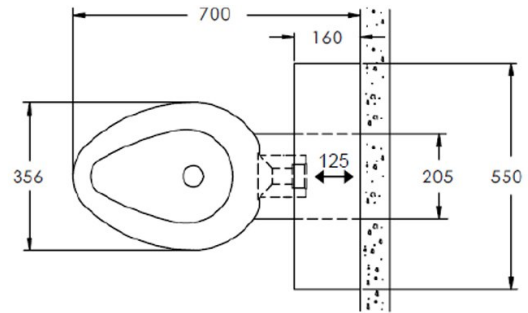

Stainless Steel Close Coupled WC Suite