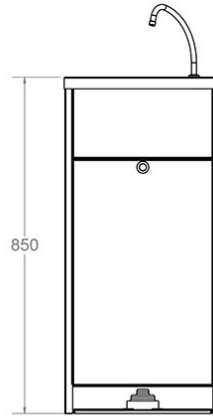

Portable Wash Basin - Foot Pump Operated

Product Code: WBSH-PUMP

Foot Pump Operated Portable Wash Basin

Product Code: WBSH-PUMP

- Stainless steel portable wash basin.
- Foot pump operated water dispensing (no electricity required).
- On board 10 litre fresh water and waste water containers.
- Swivel basin spout on left hand side.
- Ideal for areas where mains water and drainage are not available.
- The foot operated wash basin helps to prevent cross contamination by touching taps.
- Full height stainless steel enclosure to conceal the plumbing and water containers.
- Open back for access to the fresh water and waste water containers.
- Complete with 32mm flush grated waste fitting with pipe into the waste water tank (no overflow, plug or chain).
- Food grade hose between water pump, fresh water container and swivel spout.
- Four wheels (two with brakes).
- Wheels can be removed and replaced with fixed feet.
- Ideal for playgrounds, outside classrooms, shops, factories, outdoor activities or anywhere where standard services are not usually supplied but where hand washing is now required.

Size

- 500mm wide.
- 400mm front to back.
- 880mm high.

Delivery

- In stock 1 to 2 working days.

All pictures shown are for illustration purpose only and may be subject to change without notice. Actual product may vary due to product enhancement. All dimensions shown are for guidance only and may be subject to change or alteration without notice. All items manufactured or purchased separately from a third party to fit our products should be checked against the actual dimensions of the physical product before purchase. We will not be liable for third party costs and consequential loss associated with the items not fitting third party components.