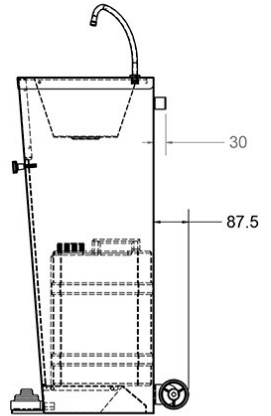

Portable Wash Basin - Foot Pump Operated

Product Code: WBSH-PUMP

Foot Pump Operated Portable Wash Basin

Product Code: WBSH-PUMP

- Stainless steel portable wash basin.
- Foot pump operated water dispensing (no electricity required).
- On board 10 litre fresh water and waste water containers.
- Swivel basin spout on left hand side.
- Ideal for areas where mains water and drainage are not available.
- The foot operated wash basin helps to prevent cross contamination by touching taps.
- Full height stainless steel enclosure to conceal the plumbing and water containers.
- Open back for access to the fresh water and waste water containers.
- Complete with 32mm flush grated waste fitting with pipe into the waste water tank (no overflow, plug or chain).
- Food grade hose between water pump, fresh water container and swivel spout.
- Four wheels (two with brakes).
- Wheels can be removed and replaced with fixed feet.
- Ideal for playgrounds, outside classrooms, shops, factories, outdoor activities or anywhere where standard services are not usually supplied but where hand washing is now required.

Size

- 500mm wide.
- 400mm front to back.
- 880mm high.

Delivery

- In stock 1 to 2 working days.

All pictures shown are for illustration purpose only and may be subject to change without notice. Actual product may vary due to product enhancement. All dimensions shown are for guidance only and may be subject to change or alteration without notice. All items manufactured or purchased separately from a third party to fit our products should be checked against the actual dimensions of the physical product before purchase. We will not be liable for third party costs and consequential loss associated with the items not fitting third party components.