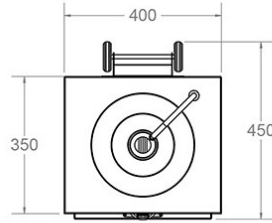

Portable Wash Basin - Foot Pump Operated

Product Code: WBSH-PUMP

Foot Pump Operated Portable Wash Basin

Product Code: WBSH-PUMP

- Stainless steel portable wash basin.
- Foot pump operated water dispensing (no electricity required).
- On board 10 litre fresh water and waste water containers.
- Swivel basin spout on left hand side.
- Ideal for areas where mains water and drainage are not available.
- The foot operated wash basin helps to prevent cross contamination by touching taps.
- Full height stainless steel enclosure to conceal the plumbing and water containers.
- Open back for access to the fresh water and waste water containers.
- Complete with 32mm flush grated waste fitting with pipe into the waste water tank (no overflow, plug or chain).
- Food grade hose between water pump, fresh water container and swivel spout.
- Four wheels (two with brakes).
- Wheels can be removed and replaced with fixed feet.
- Ideal for playgrounds, outside classrooms, shops, factories, outdoor activities or anywhere where standard services are not usually supplied but where hand washing is now required.

Size

- 500mm wide.
- 400mm front to back.
- 880mm high.

Delivery

- In stock 1 to 2 working days.

All pictures shown are for illustration purpose only and may be subject to change without notice. Actual product may vary due to product enhancement. All dimensions shown are for guidance only and may be subject to change or alteration without notice. All items manufactured or purchased separately from a third party to fit our products should be checked against the actual dimensions of the physical product before purchase. We will not be liable for third party costs and consequential loss associated with the items not fitting third party components.