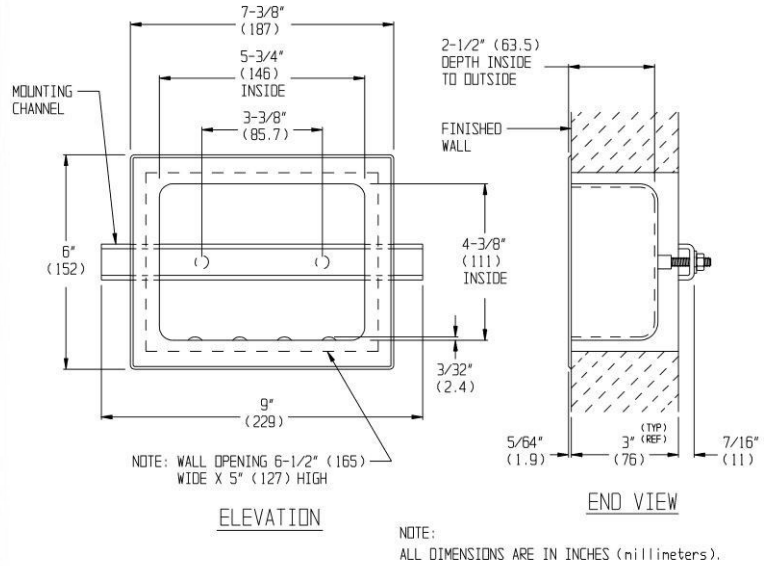

## Recessed Soap Dish

Product Code: WA140

### Stainless Steel Recessed Soap Dish

Product Code WA140

- Recess mounted soap dish.
- Anti-ligature design.
- Manufactured from grade 304 stainless steel with a satin finish.
- Recessed into the wall with a front mounting flange on the front.
- Two nuts welded on the back for rear mounting.
- Raised dimples on the base to elevate the soap allowing the air to circulate.

#### Dimensions

- Width: 187mm.
- Height: 152mm.
- Depth: 76mm.
- Wall opening: 165mm x 127mm x 70mm.