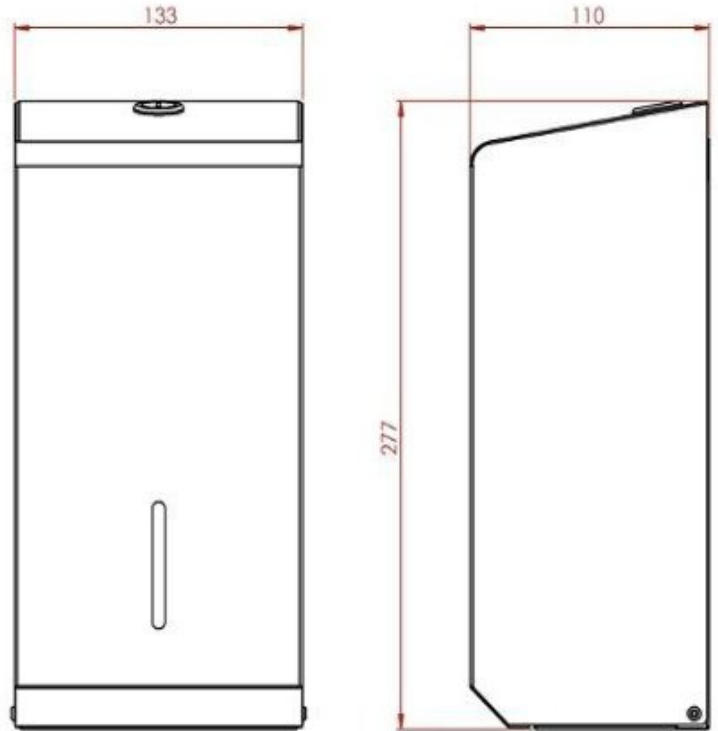

## Graphite Grey Multi Flat Toilet Tissue Dispenser

Product Code: J-PL50GG

### Graphite Grey Multi Flat Toilet Tissue Dispenser

Product code J-PL50GG

- Surface mounted multi flat toilet tissue dispenser.
- Stainless steel with a graphite grey powder coated finish.
- Lockable hinged cover.
- Viewing slot.
- For use with single or double fold bulk pack multi flat toilet tissue.
- Weight 1.3kg.

#### Size

- 133mm wide.
- 110mm front to back.
- 277mm high.

#### Delivery

- From stock usually 3 to 5 working days.

\*\*All pictures shown are for illustration purpose only and may be subject to change without notice. Actual product may vary due to product enhancement.  
All dimensions shown are for guidance only and may be subject to change or alteration without notice. All items manufactured or purchased separately from a third party to fit our products should be checked against the actual dimensions of the physical product before purchase. We will not be liable for third party costs and consequential loss associated with the items not fitting third party components.\*\*