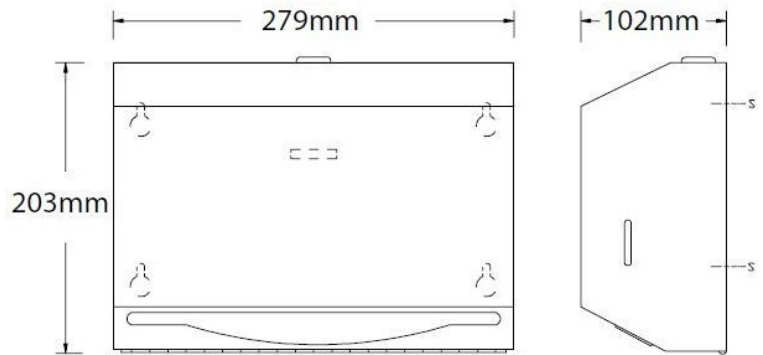

Stainless Steel Small Paper Towel Dispenser

Product Code: PTD-S

Stainless Steel Small Paper Hand Towel Dispenser

Product Code PTD-S

- Stainless steel small paper towel dispenser.
- Stainless steel with satin finish.
- Capacity 200 C fold or 275 multi fold paper towels.
- Ideal for low usage areas, or areas with limited space.
- Rolled edge on dispensing slot for safety.
- Visible level indicators on both sides.
- Fully hinged filling lid with lock.

Size

- 279mm wide.
- 102mm front to back.
- 203mm high.

Delivery

- From stock usually 1 to 3 working days.

**All pictures shown are for illustration purpose only and may be subject to change without notice. Actual product may vary due to product enhancement.
All dimensions shown are for guidance only and may be subject to change or alteration without notice. All items manufactured or purchased separately from a third party to fit our products should be checked against the actual dimensions of the physical product before purchase. We will not be liable for third party costs and consequential loss associated with the items not fitting third party components.**