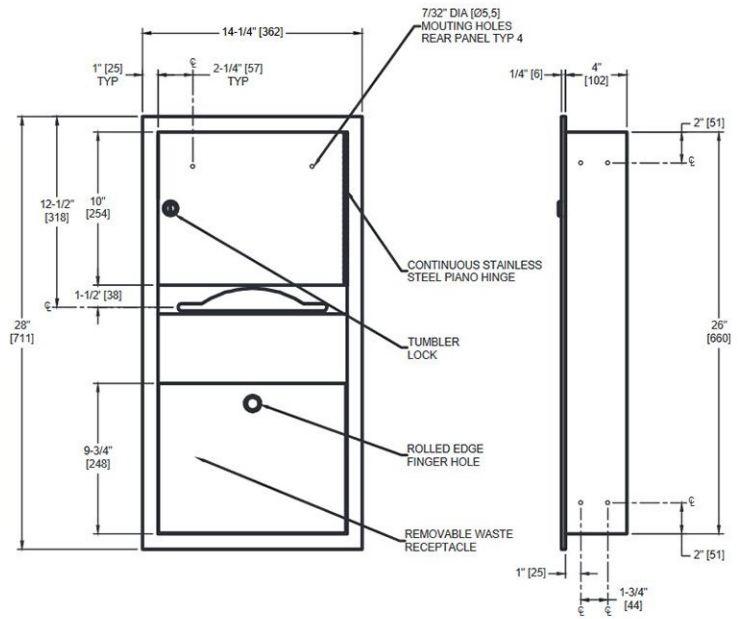

Small Recessed Towel Dispenser Waste Bin

Product Code: CU-2R

Small Recessed Towel Dispenser And Waste Bin

Product Code CU-2R

- Stainless steel small recessed paper towel dispenser and waste bin.
- Satin finish on all exposed surfaces.
- Capacity 475 multifold or 350 C fold towels.
- Waste bin with 7.6 litre capacity.
- Towel dispensing slot is fully deburred for finger safety and ease of use.
- Fully hinged lockable paper towel filling door.
- Removable waste container with fully hemmed edges.

Size

• Size

711mm high.
 362mm wide.

Recess Size Required

673mm high
 324mm wide

Delivery

- From stock usually 1 to 3 working days.

**All pictures shown are for illustration purpose only and may be subject to change without notice. Actual product may vary due to product enhancement.
 All dimensions shown are for guidance only and may be subject to change or alteration without notice. All items manufactured or purchased separately from a third party to fit our products should be checked against the actual dimensions of the physical product before purchase. We will not be liable for third party costs and consequential loss associated with the items not fitting third party components.**