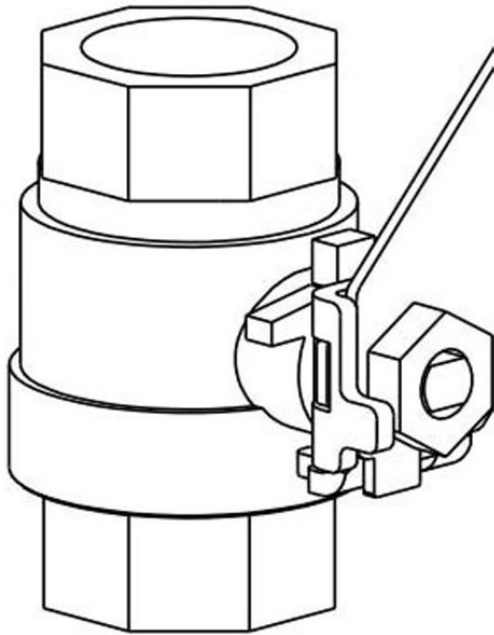

## Replacement Safety Shower Ball Valve

Product Code: AP-S-7102-400-003

### Replacement Safety Shower Ball Valve

Product Code AP-S-7102-400-003

- Replacement 1" ball valve for emergency showers.