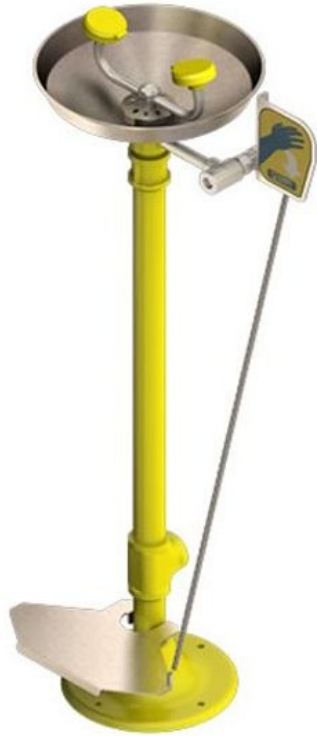

## Emergency Eye Wash Station With Foot and Hand Operation

Product Code: S0340-HFC

### **Pedestal Eye and Face Wash Hand and Foot Operated Stainless Steel Bowl**

Product Code S0340-HFC

- Pedestal mounted eye and face wash with stainless steel bowl 300mm diameter.
- ABS plastic eye and face wash spray heads with flip off dust covers.
- Push handle operation.
- Chrome plated brass stay open ball valve with inline strainer.
- Foot operated pedal as well as the hand operated push handle.
- Yellow powder coated galvanized steel pedestal with cast iron base plate.
- Integral waste fitting.
- Complete with identification sign, and weekly test tag.

#### Optional Extras

- Stainless steel self opening cover.

**\*\*All pictures shown are for illustration purpose only and may be subject to change without notice. Actual product may vary due to product enhancement. All dimensions shown are for guidance only and may be subject to change or alteration without notice. All items manufactured or purchased separately from a third party to fit our products should be checked against the actual dimensions of the physical product before purchase. We will not be liable for third party costs and consequential loss associated with the items not fitting third party components.\*\***