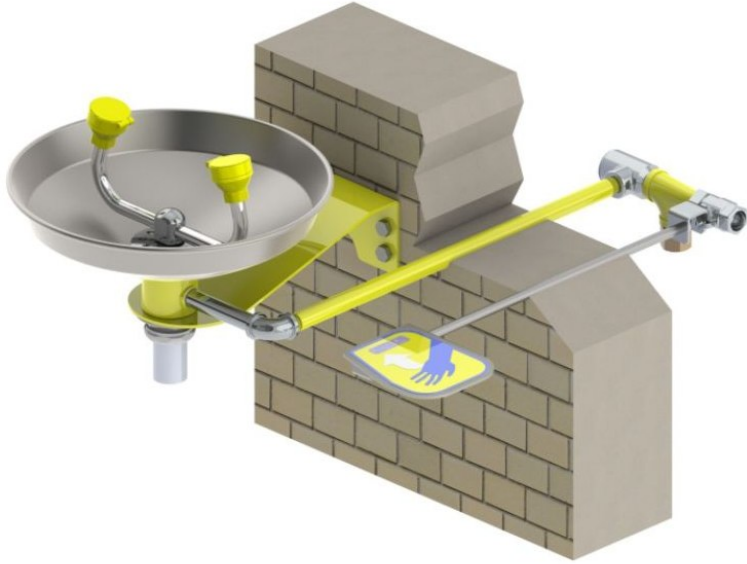

Freeze Resistant Stainless Steel Bowl Wall Mounted Eyewash

Product Code: S0440-FRV

Wall Mounted Eye and Face Wash Stainless Steel Bowl

Product Code S0440-FRV

- Freeze resistant wall mounted eye and face wash with stainless steel bowl 300mm diameter.
- ABS plastic eye and face wash spray heads with flip off dust covers.
- Push handle operation.
- Chrome plated brass stay open ball valve with inline strainer.
- Integral waste fitting.
- Complete with wall bracket, identification sign, and weekly test tag.

Delivery

- From stock usually 1 to 3 working days.

****All pictures shown are for illustration purpose only and may be subject to change without notice. Actual product may vary due to product enhancement. All dimensions shown are for guidance only and may be subject to change or alteration without notice. All items manufactured or purchased separately from a third party to fit our products should be checked against the actual dimensions of the physical product before purchase. We will not be liable for third party costs and consequential loss associated with the items not fitting third party components.****