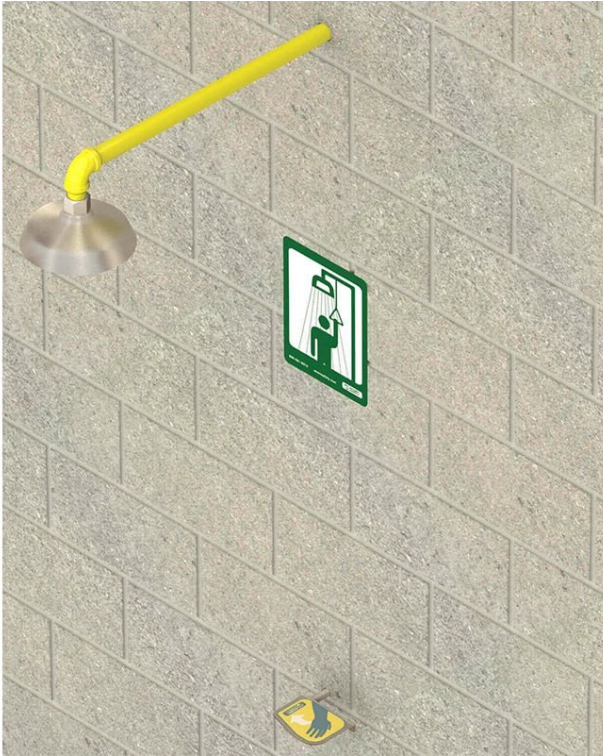

## Freeze Resistant Stainless Steel Emergency Drench Shower

Product Code: SS2200-FRV

### Freeze Resistant Emergency Drench Shower Horizontal – Stainless Steel Head

Product Code S2200-FRV

- Freeze resistant horizontally mounted drench shower with stainless steel shower head 188mm diameter.
- Stainless steel shower head with 76 litres per minute regulator.
- Chrome plated brass stay open ball valve.
- Stainless steel push handle.
- Yellow powder coated galvanised steel pipework.
- Complete with identification sign, and weekly test tag.