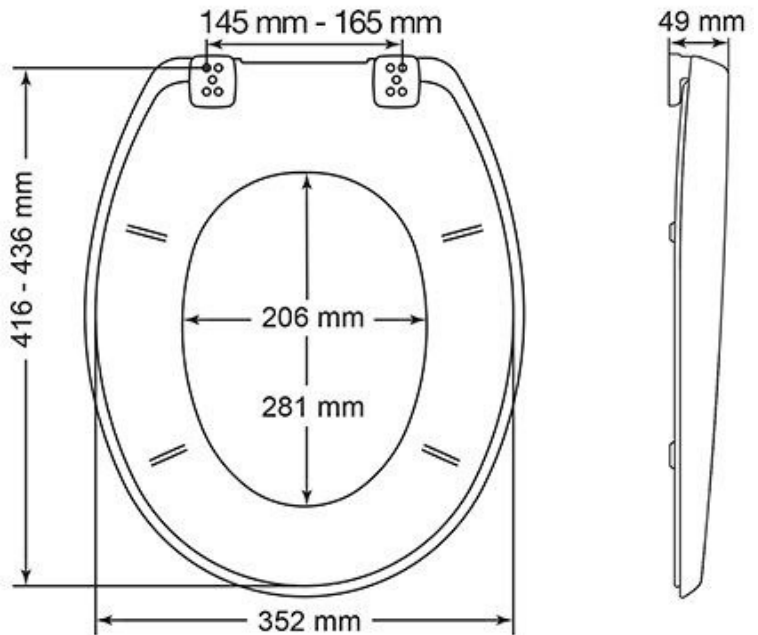

Toilet Seats

Product Code: SEAT-OP

Black Seat and Cover

Product Code SACSS

- Black Seat and Cover.
- Chrome plated hinges with the STA-TITE® fixing make these toilet seats ideal for care homes and commercial applications.
- Top fixing metal hinges.
- To fit UK toilets.
- Made from durable, Tecnoplast™ thermoplastic material.
- Hinges are adjustable to help achieve the perfect fit to your toilet.

Delivery

- To order usually 1 - 2 working days.

**All pictures shown are for illustration purpose only and may be subject to change without notice. Actual product may vary due to product enhancement.

All dimensions shown are for guidance only and may be subject to change or alteration without notice. All items manufactured or purchased separately from a third party to fit our products should be checked against the actual dimensions of the physical product before purchase. We will not be liable for third party costs and consequential loss associated with the items not fitting third party components.**