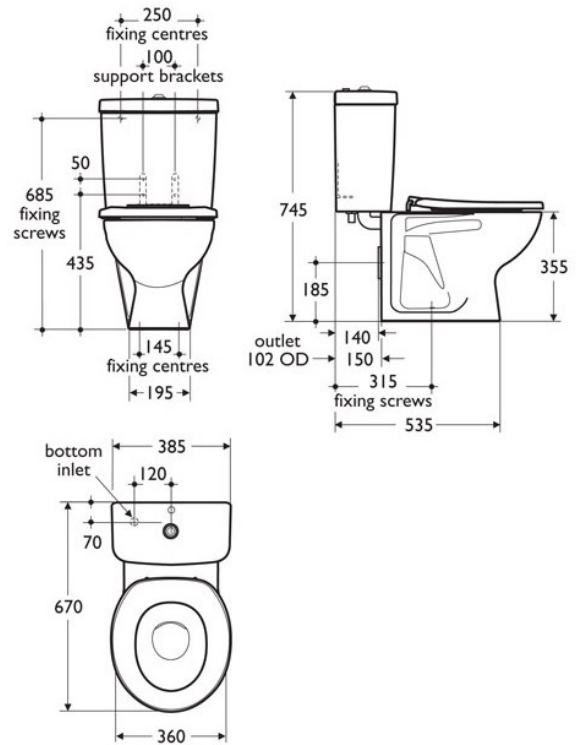

Junior Height Close Coupled WC Suite

Product Code: ASH-CCJ

Close Coupled Junior Height School Toilet

Product Code CCJ

- Armitage Shanks Contour 21 close coupled junior height WC suite.
- Manufactured in white vitreous china.
- 355mm high for schools use for ages 7 to 11 years.
- Vitreous china close coupled white 6 litre cistern.
- Single flush push button.
- Bottom water inlet supply and internal overflow.
- Secure bottom fixing seats available in four colours (see options).
- Shown with optional seat.

Delivery

- Usually 5 to 7 working days.

Options

- Seats (without cover) available in white, blue, red, and black.
- Seats and covers available in white, blue, red, and black.

All pictures shown are for illustration purpose only and may be subject to change without notice. Actual product may vary due to product enhancement. All dimensions shown are for guidance only and may be subject to change or alteration without notice. All items manufactured or purchased separately from a third party to fit our products should be checked against the actual dimensions of the physical product before purchase. We will not be liable for third party costs and consequential loss associated with the items not fitting third party components.