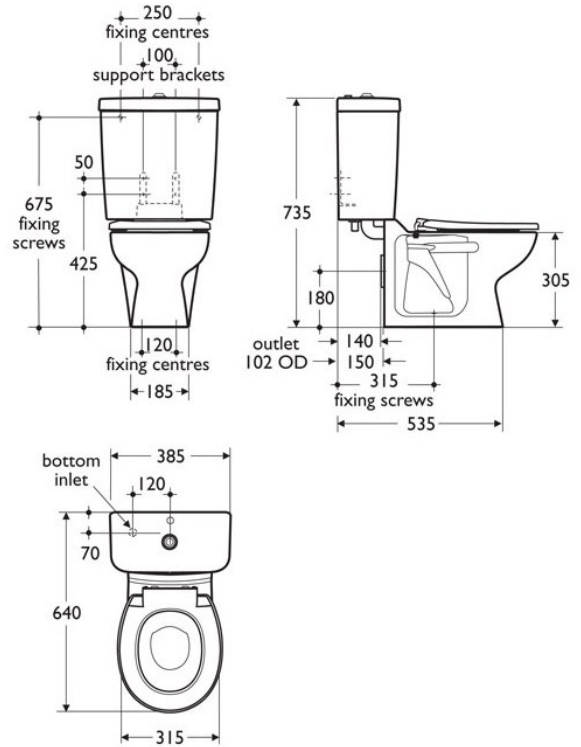

Infant Height Close Coupled WC Suite

Product Code: ASH-CCI

Close Coupled Infant Height School WC Toilet

Product Code CCI

- Armitage Shanks Contour 21 close coupled infant height WC suite.
- Manufactured in white vitreous china.
- 305mm high for schools use for ages 3 to 6 years.
- Vitreous china close coupled white 6 litre cistern.
- Single flush push button.
- Bottom water inlet supply and internal overflow.
- Secure bottom fixing seats available in four colours (see options).
- Shown with optional seat.

Delivery

- Usually 5 to 7 working days.

Options

- Seats (without cover) available in white, blue, red, and black.
- Seats and covers available in white, blue, red, and black.

All pictures shown are for illustration purpose only and may be subject to change without notice. Actual product may vary due to product enhancement. All dimensions shown are for guidance only and may be subject to change or alteration without notice. All items manufactured or purchased separately from a third party to fit our products should be checked against the actual dimensions of the physical product before purchase. We will not be liable for third party costs and consequential loss associated with the items not fitting third party components.