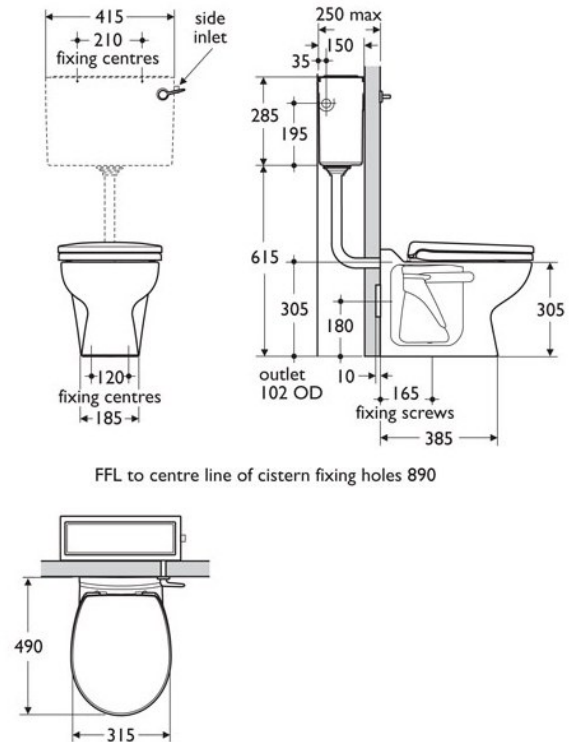

Infant Height Back to Wall WC Pan

Product Code: ASH-CBTWI

Back To Wall Infant Height School toilet

Product Code CBTWI

- Armitage Shanks Contour 21 Back to Wall Infants WC Pan.
- Manufactured in white vitreous china.
- 305mm high for schools use for ages 3 to 6 years.
- Water saving 4.5 litre flush.
- Secure bottom fixing seats available in four colours (see options).
- Shown with optional seat and cover.

Delivery

- Usually 5 to 7 working days.

Options

- Seats (without cover) available in white, blue, red, and black.
- Seats and covers available in white, blue, red, and black.
- Armitage Shanks plastic concealed 4.5 litre cistern with cistern fittings, through wall chrome plated lever, and flushpipe.

**All pictures shown are for illustration purpose only and may be subject to change without notice. Actual product may vary due to product enhancement.

All dimensions shown are for guidance only and may be subject to change or alteration without notice. All items manufactured or purchased separately from a third party to fit our products should be checked against the actual dimensions of the physical product before purchase. We will not be liable for third party costs and consequential loss associated with the items not fitting third party components.**