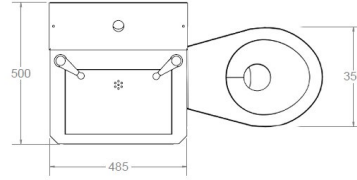

In Cell Sanitation Unit

Product Code: SSP-CELLSAN

Stainless Steel In Cell Sanitation Unit

Product Code CELLSAN

- Stainless steel combined in cell sanitation unit.
- Stainless steel wash basin and wc pan fitted to a stainless steel unit to conceal all plumbing.
- Manufactured from 1.5mm and 1.2mm thick stainless steel for vandal resistance.
- Cistern with push button mechanism concealed within the unit.
- Wash basin waste fitting concealed within the unit.
- WC pan with security flushing rim.
- Wash basin as standard with two tap holes, other options are available.
- Removable front access panel secured with security screws for access to the plumbing.

Delivery

- Made to order.

Options

- WC pan with seat and cover, black plastic seat pads, or left with a plain top.
- Service covers and duct panels can be manufactured to your specifications.

All pictures shown are for illustration purpose only and may be subject to change without notice. Actual product may vary due to product enhancement. All dimensions shown are for guidance only and may be subject to change or alteration without notice. All items manufactured or purchased separately from a third party to fit our products should be checked against the actual dimensions of the physical product before purchase. We will not be liable for third party costs and consequential loss associated with the items not fitting third party components.