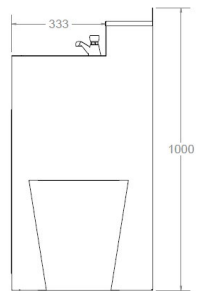

In Cell Sanitation Unit

Product Code: SSP-CELLSAN

Stainless Steel In Cell Sanitation Unit

Product Code CELLSAN

- Stainless steel combined in cell sanitation unit.
- Stainless steel wash basin and wc pan fitted to a stainless steel unit to conceal all plumbing.
- Manufactured from 1.5mm and 1.2mm thick stainless steel for vandal resistance.
- Cistern with push button mechanism concealed within the unit.
- Wash basin waste fitting concealed within the unit.
- WC pan with security flushing rim.
- Wash basin as standard with two tap holes, other options are available.
- Removable front access panel secured with security screws for access to the plumbing.

Delivery

- Made to order.

Options

- WC pan with seat and cover, black plastic seat pads, or left with a plain top.
- Service covers and duct panels can be manufactured to your specifications.

All pictures shown are for illustration purpose only and may be subject to change without notice. Actual product may vary due to product enhancement. All dimensions shown are for guidance only and may be subject to change or alteration without notice. All items manufactured or purchased separately from a third party to fit our products should be checked against the actual dimensions of the physical product before purchase. We will not be liable for third party costs and consequential loss associated with the items not fitting third party components.