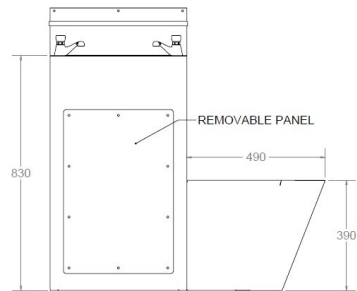

In Cell Sanitation Unit

Product Code: SSP-CELLSAN

Stainless Steel In Cell Sanitation Unit

Product Code CELLSAN

- Stainless steel combined in cell sanitation unit.
- Stainless steel wash basin and wc pan fitted to a stainless steel unit to conceal all plumbing.
- Manufactured from 1.5mm and 1.2mm thick stainless steel for vandal resistance.
- Cistern with push button mechanism concealed within the unit.
- Wash basin waste fitting concealed within the unit.
- WC pan with security flushing rim.
- Wash basin as standard with two tap holes, other options are available.
- Removable front access panel secured with security screws for access to the plumbing.

Delivery

- Made to order.

Options

- WC pan with seat and cover, black plastic seat pads, or left with a plain top.
- Service covers and duct panels can be manufactured to your specifications.

All pictures shown are for illustration purpose only and may be subject to change without notice. Actual product may vary due to product enhancement. All dimensions shown are for guidance only and may be subject to change or alteration without notice. All items manufactured or purchased separately from a third party to fit our products should be checked against the actual dimensions of the physical product before purchase. We will not be liable for third party costs and consequential loss associated with the items not fitting third party components.