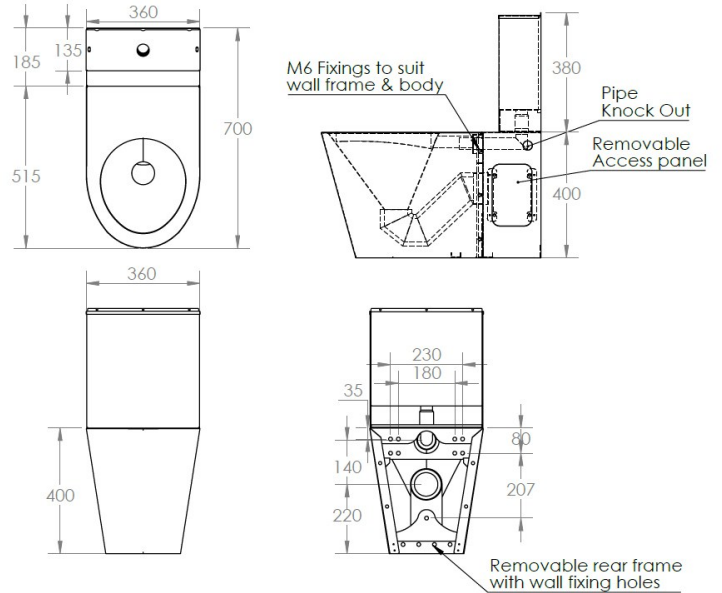

Stainless Steel Close Coupled Suite

Product Code: BCC

Stainless Steel Close Coupled WC Suite

Product Code BCC

- Stainless steel close coupled WC Suite with horizontal 100mm P trap outlet.
- Stainless steel cistern with a recessed push button dual operation flush.
- The close coupled toilet has a full security flushing rim.
- The stainless steel close coupled wc suite is suitable for face wall installation where no duct is available.
- Bottom inlet and overflow connections.
- As standard comes with no seat, or it is available with black plastic seat.
- Can be used with a plastic s trap conversion bend if required (not supplied).

Delivery

- In stock 2 - 3 working days.

Options

- Black plastic seat and cover, or plain top (no seat).

**All pictures shown are for illustration purpose only and may be subject to change without notice. Actual product may vary due to product enhancement.

All dimensions shown are for guidance only and may be subject to change or alteration without notice. All items manufactured or purchased separately from a third party to fit our products should be checked against the actual dimensions of the physical product before purchase. We will not be liable for third party costs and consequential loss associated with the items not fitting third party components.**