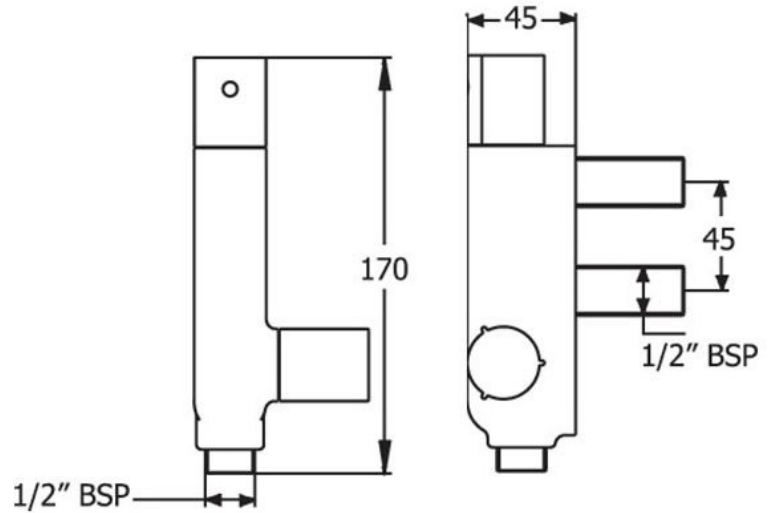

## L Shaped Shower Bar Valve

Product Code: METH-LSSBV

### L Shaped Shower Bar Valve

Product Code METH-LSSBV

- Thermostatic bar shower valve.
- Chrome plated brass.
- 38°C temperature hot stop with override facility.
- Separate flow and temperature controls.
- Suitable for high pressure only.
- 1.0 - 5.0 Bar.
- Perfect for caravans and small spaces.
- Hot and cold supply.
- 1/2" water connections.
- WRAS approved.

#### Size

- 170mm high
- 45mm wide

#### Delivery

- From stock usually 3 to 5 working days.

\*\*All pictures shown are for illustration purpose only and may be subject to change without notice. Actual product may vary due to product enhancement. All dimensions shown are for guidance only and may be subject to change or alteration without notice. All items manufactured or purchased separately from a third party to fit our products should be checked against the actual dimensions of the physical product before purchase. We will not be liable for third party costs and consequential loss associated with the items not fitting third party components.\*\*