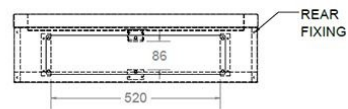

Floorstanding Stainless Steel Shower Tray

Product Code: FST

Floorstanding Stainless Steel Shower Tray 750mm

Product Code FST

- Stainless steel shower tray floorstanding.
- 750mm square.
- 38mm flush grated waste fitting to rear centre.
- Front access panel.

Size

- 750mm x 750mm x 209mm deep.

Delivery

- In stock usually 1 to 3 working days.

All pictures shown are for illustration purpose only and may be subject to change without notice. Actual product may vary due to product enhancement. All dimensions shown are for guidance only and may be subject to change or alteration without notice. All items manufactured or purchased separately from a third party to fit our products should be checked against the actual dimensions of the physical product before purchase. We will not be liable for third party costs and consequential loss associated with the items not fitting third party components.