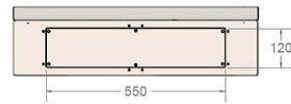

## Floorstanding Stainless Steel Shower Tray

Product Code: FST

### Floorstanding Stainless Steel Shower Tray 750mm

Product Code FST

- Stainless steel shower tray floorstanding.
- 750mm square.
- 38mm flush grated waste fitting to rear centre.
- Front access panel.

#### Size

- 750mm x 750mm x 209mm deep.