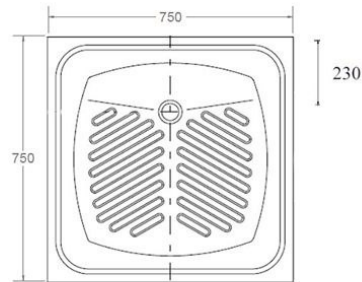

## Floorstanding Stainless Steel Shower Tray

Product Code: FST

### Floorstanding Stainless Steel Shower Tray 750mm

Product Code FST

- Stainless steel shower tray floorstanding.
- 750mm square.
- 38mm flush grated waste fitting to rear centre.
- Front access panel.

#### Size

- 750mm x 750mm x 209mm deep.