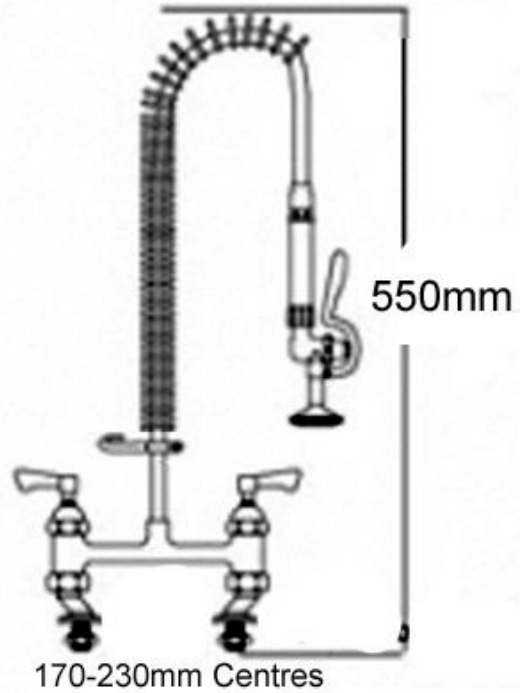

Super Short Pot Wash Tap

Product Code: MCL-SSPRT

Super Short Pre-Rinse Spray Unit - Twin Pedestal Twin Supply

Product Code: SSPRT

- Super short catering pre rinse spray unit with twin pedestal.
- Also known as a pot wash tap.
- Deck mounted with twin hot and cold water supply.
- Lever operated hot and cold taps.
- Adjustable pedestal to suit tap hole centres from 170mm to 230mm.
- 2 x 25mm tap holes required.
- Hand held trigger operated spray.
- Fully assembled to save installation time unlike other makes.
- 300mm long wall bracket which can be trimmed on site,
- Strong food grade water hose.
- Factory pressure and flow tested.
- WRAS/REG4 approved.

Delivery

- Usually 3 working days.

****All pictures shown are for illustration purpose only and may be subject to change without notice. Actual product may vary due to product enhancement. All dimensions shown are for guidance only and may be subject to change or alteration without notice. All items manufactured or purchased separately from a third party to fit our products should be checked against the actual dimensions of the physical product before purchase. We will not be liable for third party costs and consequential loss associated with the items not fitting third party components.****