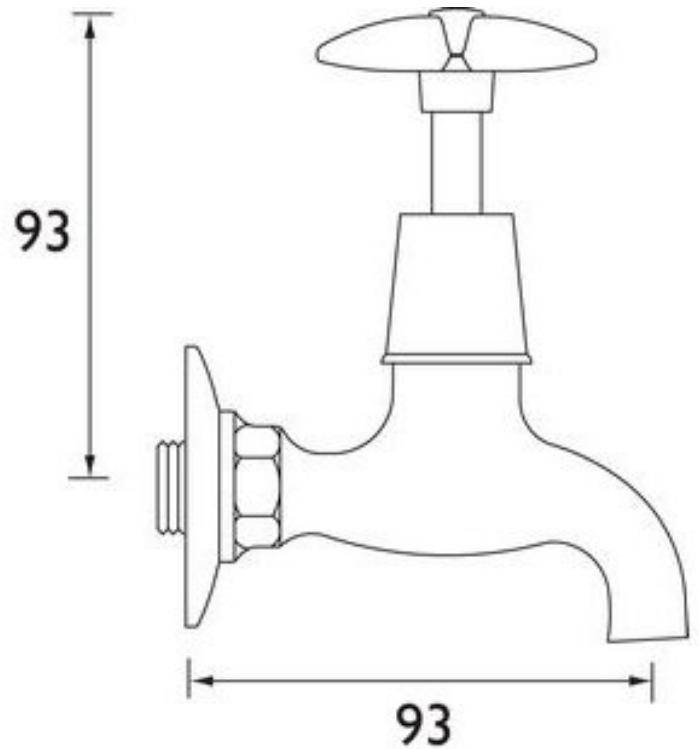

Cross Head Wall Mounted Bib Taps

Product Code: XHBIB

Cross Head Wall Mounted Bib Taps

Product Code: XHBIB

- Chrome plated cross head bib taps.
- Supplied in pairs.
- Wall mounted taps.
- Chrome plated brass body.
- 1/2" valve and inlet.
- Removable round wall plate.
- WRAS approved.
- 1 years manufacturers warranty against defects.

Delivery

- Usually 1 to 3 working days.

****All pictures shown are for illustration purpose only and may be subject to change without notice. Actual product may vary due to product enhancement. All dimensions shown are for guidance only and may be subject to change or alteration without notice. All items manufactured or purchased separately from a third party to fit our products should be checked against the actual dimensions of the physical product before purchase. We will not be liable for third party costs and consequential loss associated with the items not fitting third party components.****