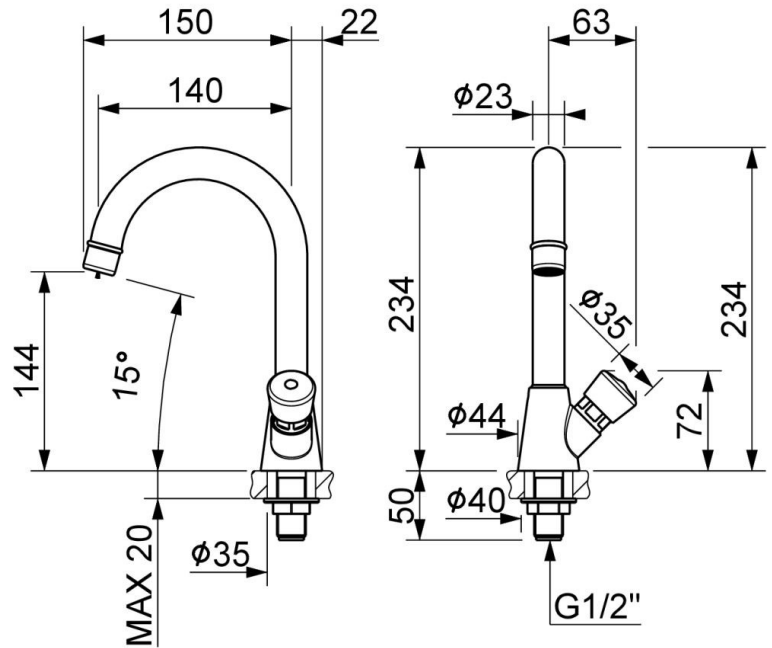

Non Concussive Time Flow Swan Neck Tap

Product Code: SNTAP

Press Button Non-Concussive Basin Tap With Swan Neck Spout

Product Code: SNTAP

- Chrome plated press button time flow non concussive tap.
- 8 to 12 second run time.
- Fixed swan neck spout.
- 3 litre per minute aerator fitted for improved water flow and water saving.
- Supplied as a single tap.
- WRAS approved.
- Brass backnut.
- 2 years manufacturers warranty (warranty will not apply in cases of debris inside of the tap).
- It is advised that water filters or Y strainers are fitted to the supply pipework to non concussive taps to prevent water borne debris entering the cartridge (failure to do so will invalidate the warranty if debris has been allowed to enter the tap cartridge).
- Italian manufactured product.

Technical Specification

- Max Inlet Pressure 5 Bar.
- Min Inlet Pressure 0.1 Bar.
- Timed flow (standard) approx 10 seconds at 1 Bar.
- 22mm tap hole required.
- 1/2" standard connection.

Flow Rates

- 3 litres per minute.

Delivery

- From stock usually 1 to 2 working days.

**All pictures shown are for illustration purpose only and may be subject to change without notice. Actual product may vary due to product enhancement.
 All dimensions shown are for guidance only and may be subject to change or alteration without notice. All items manufactured or purchased separately from a third party to fit our products should be checked against the actual dimensions of the physical product before purchase. We will not be liable for third party costs and consequential loss associated with the items not fitting third party components.**