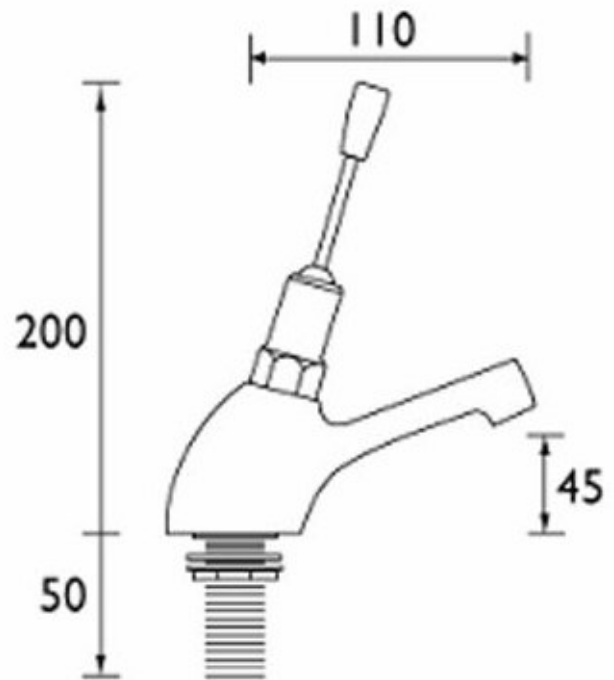

Toggle Lever Basin Tap

Product Code: TLBTAP

Toggle Lever Time Flow Wash Basin Tap

Product Code: TLBTAP

- Chrome plated toggle lever operated basin tap.
- Approx 15 seconds time flow.
- Ideal for use in unsupervised areas to stop water wastage.
- Multi directional lever.
- Supplied as single taps.
- Complete with hot and cold indices for hot, cold, or pre mixed use.
- Chrome plated brass body.
- 1/2" inlet.
- WRAS approved.
- 1 years manufacturers warranty against defects.
- 22mm tap holes required.

Delivery

- Usually 5 to 7 working days.

All pictures shown are for illustration purpose only and may be subject to change without notice. Actual product may vary due to product enhancement. All dimensions shown are for guidance only and may be subject to change or alteration without notice. All items manufactured or purchased separately from a third party to fit our products should be checked against the actual dimensions of the physical product before purchase. We will not be liable for third party costs and consequential loss associated with the items not fitting third party components.