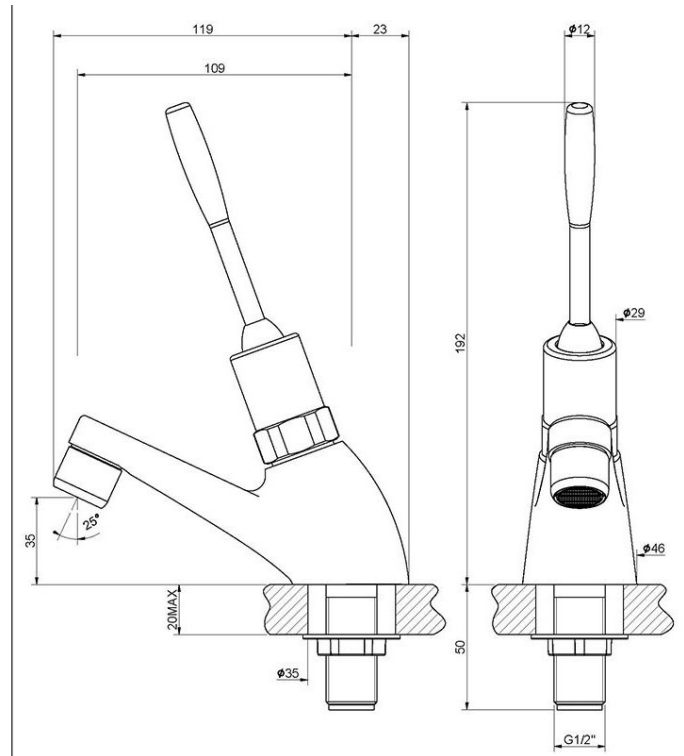

Time Flow Toggle Lever Tap

Product Code: TFLTT

Time Flow Lever Toggle Tap

Product Code: TFLTT

- Time flow tap with lever operation.
- Toggle lever works in all directions.
- Chrome plated.
- Approx 15 seconds time flow.
- Ideal for use in unsupervised areas.
- Supplied as single taps.
- 1/2" inlet.
- Brass backnut.
- WRAS approved.
- 22mm tap hole required.

Delivery

- In stock 1 to 2 working days.

All pictures shown are for illustration purpose only and may be subject to change without notice. Actual product may vary due to product enhancement. All dimensions shown are for guidance only and may be subject to change or alteration without notice. All items manufactured or purchased separately from a third party to fit our products should be checked against the actual dimensions of the physical product before purchase. We will not be liable for third party costs and consequential loss associated with the items not fitting third party components.