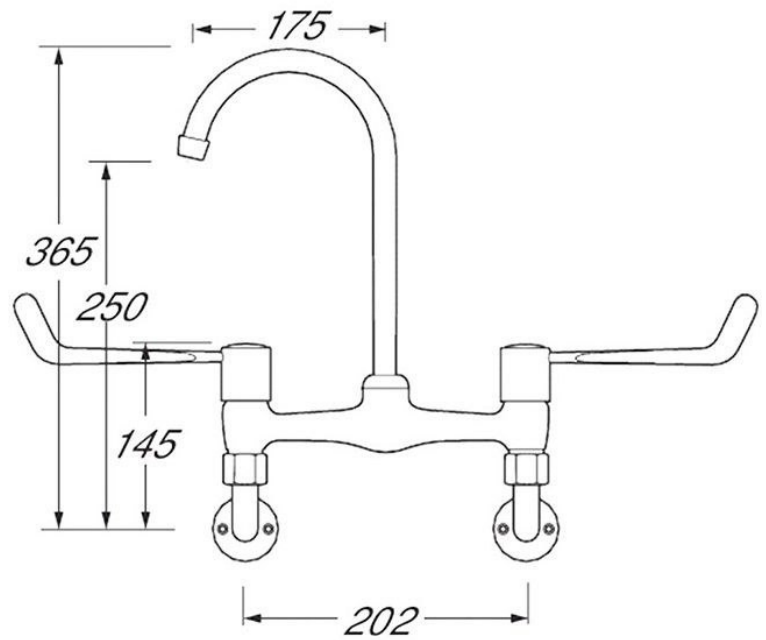

Bridge Lever Sink Mixer

Product Code: BWMLT

Wall Mounted Bridge Lever Mixer Tap

Product Code BWMLT

- 6 inch lever operated bridge sink mixer tap.
- Wall mounted model.
- Chrome plated metal.
- Quarter turn 1/2" ceramic disc valves.
- Metal back nuts.
- 1 years manufacturers warranty.
- Designed for areas requiring a high degree of hygiene such as kitchens, hospitals, healthcare and commercial applications.

Delivery

- Usually 1 to 2 working days.

**All pictures shown are for illustration purpose only and may be subject to change without notice. Actual product may vary due to product enhancement.
All dimensions shown are for guidance only and may be subject to change or alteration without notice. All items manufactured or purchased separately from a third party to fit our products should be checked against the actual dimensions of the physical product before purchase. We will not be liable for third party costs and consequential loss associated with the items not fitting third party components.**