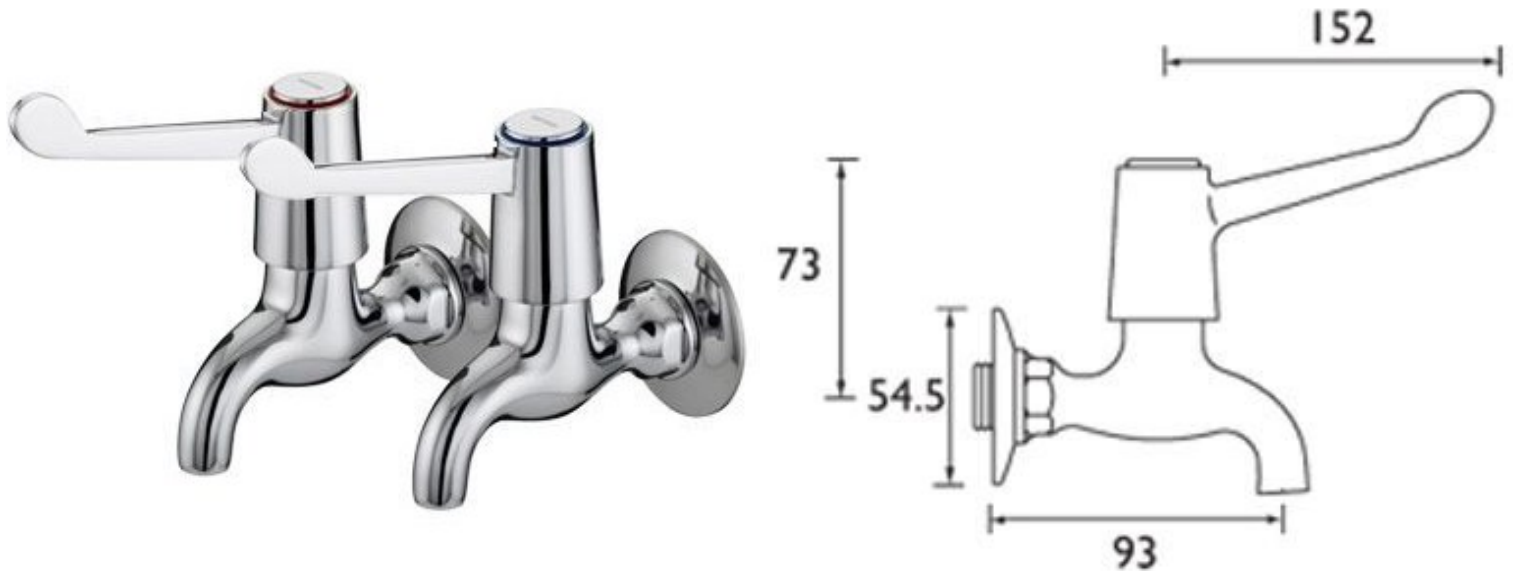

6 Inch Lever Operated Bib Taps

Product Code: LBIB6

6 Inch Lever Operated Wall mounted Bib Taps

Product Code: LBIB6

- Chrome plated 6 inch lever bib taps.
- Supplied in pairs.
- Wall mounted taps.
- 6" (152mm) chrome plated metal levers.
- Chrome plated brass body.
- Quarter turn ceramic disc valves.
- 1/2" valve and inlet.
- Removable round wall plate.
- WRAS approved.
- 1 years manufacturers warranty against defects.
- Also available with 3" (77mm) metal levers.