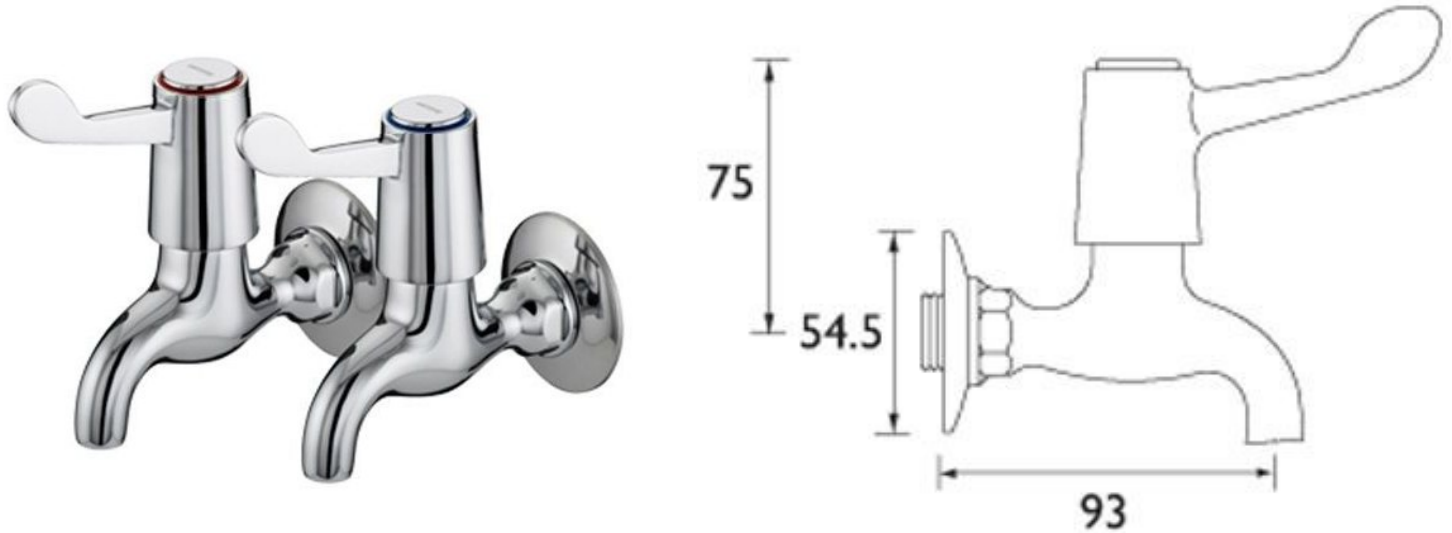

Lever Operated Bib Taps

Product Code: LBIB

3 Inch Lever Operated Bib Taps

Product Code: LBIB

- Chrome plated lever bib taps.
- Supplied in pairs.
- Wall mounted taps.
- 3" (77mm) chrome plated metal levers.
- Chrome plated brass body.
- Quarter turn ceramic disc valves.
- 1/2" valve and inlet.
- Removable round wall plate.
- WRAS approved.
- 1 years manufacturers warranty against defects.
- Also available with 6" (152mm) metal levers.