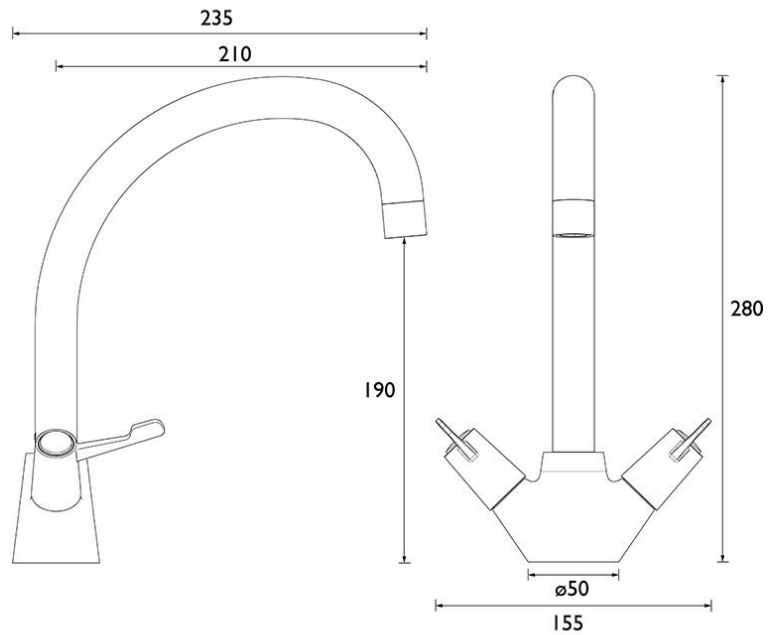

Lever Operated Monobloc Mixer

Product Code: 2LMMT

Two Lever Monobloc Mixer Taps

Product Code: 2LMMT

- Chrome plated lever monobloc mixer tap.
- Dual flow with separate hot and cold.
- Swivel spout.
- 3" (77mm) chrome plated metal levers.
- Chrome plated brass body.
- Quarter turn ceramic disc valves.
- Copper tails.
- Metal back nut.
- WRAS approved.
- 1 years manufacturers warranty against defects.
- 35mm tap hole required.

Delivery

- Usually 1 to 2 working days.

**All pictures shown are for illustration purpose only and may be subject to change without notice. Actual product may vary due to product enhancement.
All dimensions shown are for guidance only and may be subject to change or alteration without notice. All items manufactured or purchased separately from a third party to fit our products should be checked against the actual dimensions of the physical product before purchase. We will not be liable for third party costs and consequential loss associated with the items not fitting third party components.**