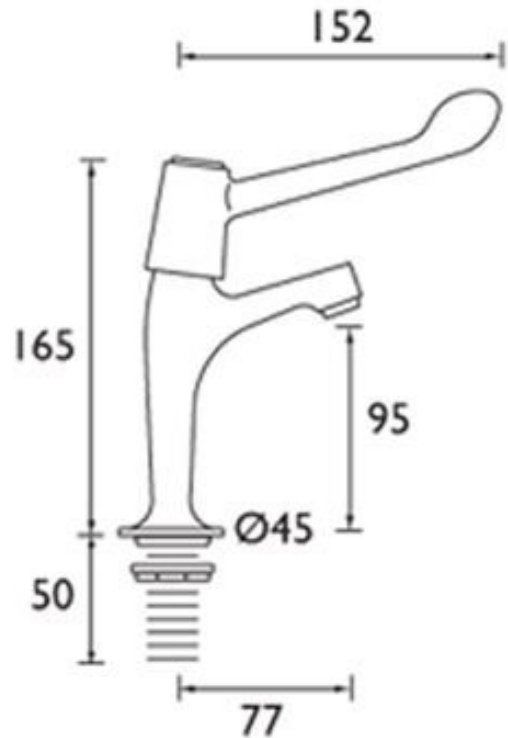

## 6 inch Lever Operated Sink Taps

Product Code: LSTAP6

### 6 Inch Lever Operated Wash Basin Taps

Product Code: LTAP6

- Chrome plated lever basin taps with 6 inch operating lever.
- Supplied in pairs.
- 6" (152mm) chrome plated metal levers.
- Chrome plated brass body.
- Quarter turn ceramic disc valves.
- 1/2" valve and inlet.
- Metal back nuts.
- WRAS approved.
- 1 years manufacturers warranty against defects.
- Also available with 3" (72mm) metal levers.
- 22mm tap holes required.

#### Delivery

- Usually 1 to 2 working days.

\*\*All pictures shown are for illustration purpose only and may be subject to change without notice. Actual product may vary due to product enhancement. All dimensions shown are for guidance only and may be subject to change or alteration without notice. All items manufactured or purchased separately from a third party to fit our products should be checked against the actual dimensions of the physical product before purchase. We will not be liable for third party costs and consequential loss associated with the items not fitting third party components.\*\*