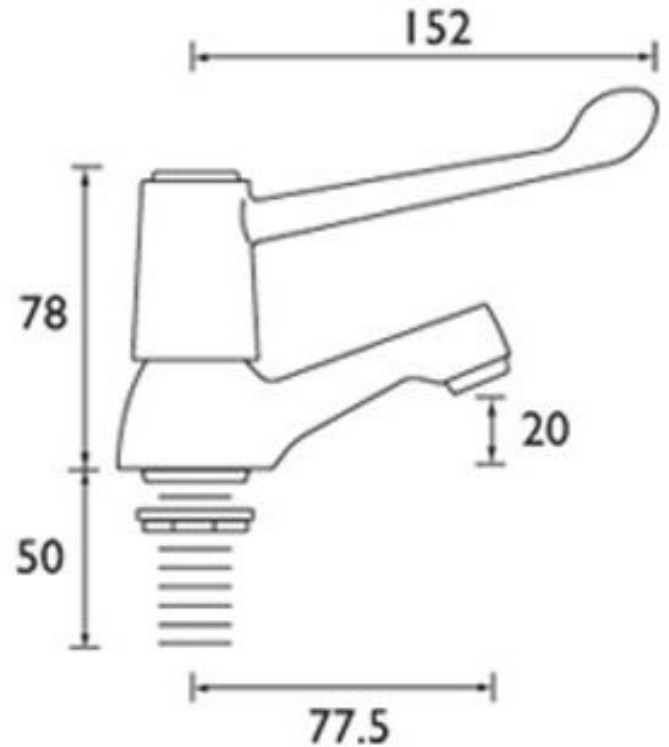

## 6 Inch Lever Operated Basin Taps

Product Code: LTAP6

### 6 Inch Lever Operated Wash Basin Taps

Product Code: LTAP6

- Chrome plated lever basin taps with 6 inch operating lever.
- Supplied in pairs.
- 6" (152mm) chrome plated metal levers.
- Chrome plated brass body.
- Quarter turn ceramic disc valves.
- 1/2" valve and inlet.
- Metal back nuts.
- WRAS approved.
- 1 years manufacturers warranty against defects.
- Also available with 3" (72mm) metal levers.
- 22mm tap holes required.

#### Delivery

- Usually 1 to 2 working days.

\*\*All pictures shown are for illustration purpose only and may be subject to change without notice. Actual product may vary due to product enhancement.  
All dimensions shown are for guidance only and may be subject to change or alteration without notice. All items manufactured or purchased separately from a third party to fit our products should be checked against the actual dimensions of the physical product before purchase. We will not be liable for third party costs and consequential loss associated with the items not fitting third party components.\*\*